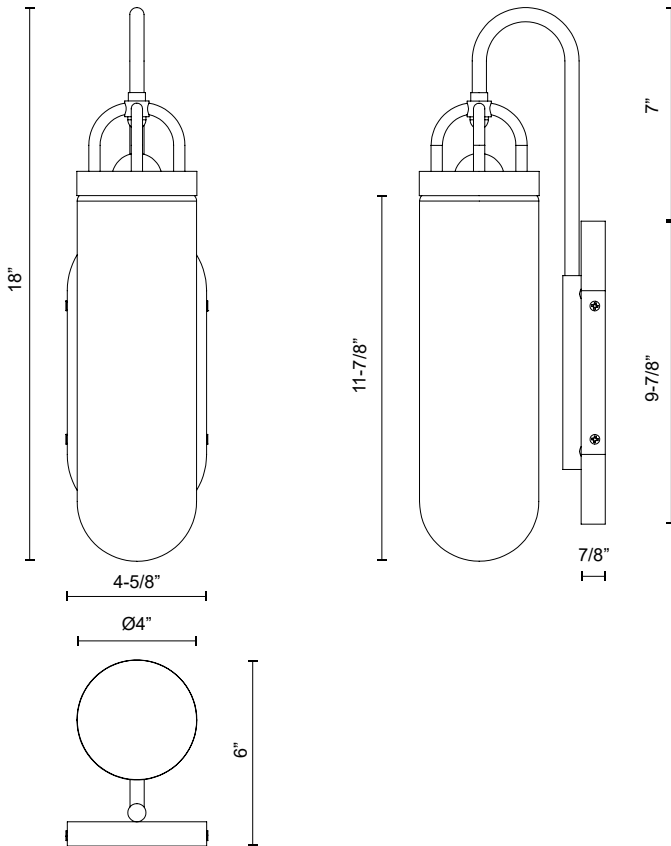

alora mood

P. 1.855.855.8926

CANADA: 19054 28TH Avenue Surrey - BC V3Z 6M3

USA: 3035 E. Lone Mountain Rd - Las Vegas, NV, 89081

LANCASTER EW461101

FIXTURE DIMENSIONS	W4-5/8" x H18" x E6-1/8"
HEIGHT FROM CENTER	11-7/8"
EXTENSION	6-1/8"
LAMP TYPE	E26
MAX WATTAGE	60W
BULB QTY	1
BULBS INCLUDED	No
VOLTAGE	120V
MATERIAL	Aluminum
GLASS DETAILS	Clear Bubble Glass
INSTALL OPTIONS	Up or Down
LOCATION	Wet
CANOPY DIMENSIONS	W4-5/8" x H9-7/8" x E7/8"
PAINT FINISH	BK02

[D - Diameter, L - Length, W - Width, H - Height, E - Extension]

AVAILABLE FINISHES:

EW461101BKCB
Clear Bubble
Glass/Textured
Black

*For complete warranty terms, please visit: www.aloralighting.com/warranty

WWW.ALORAMOOD.COM

© 2023 KUZCO LIGHTING. ALL RIGHTS RESERVED.